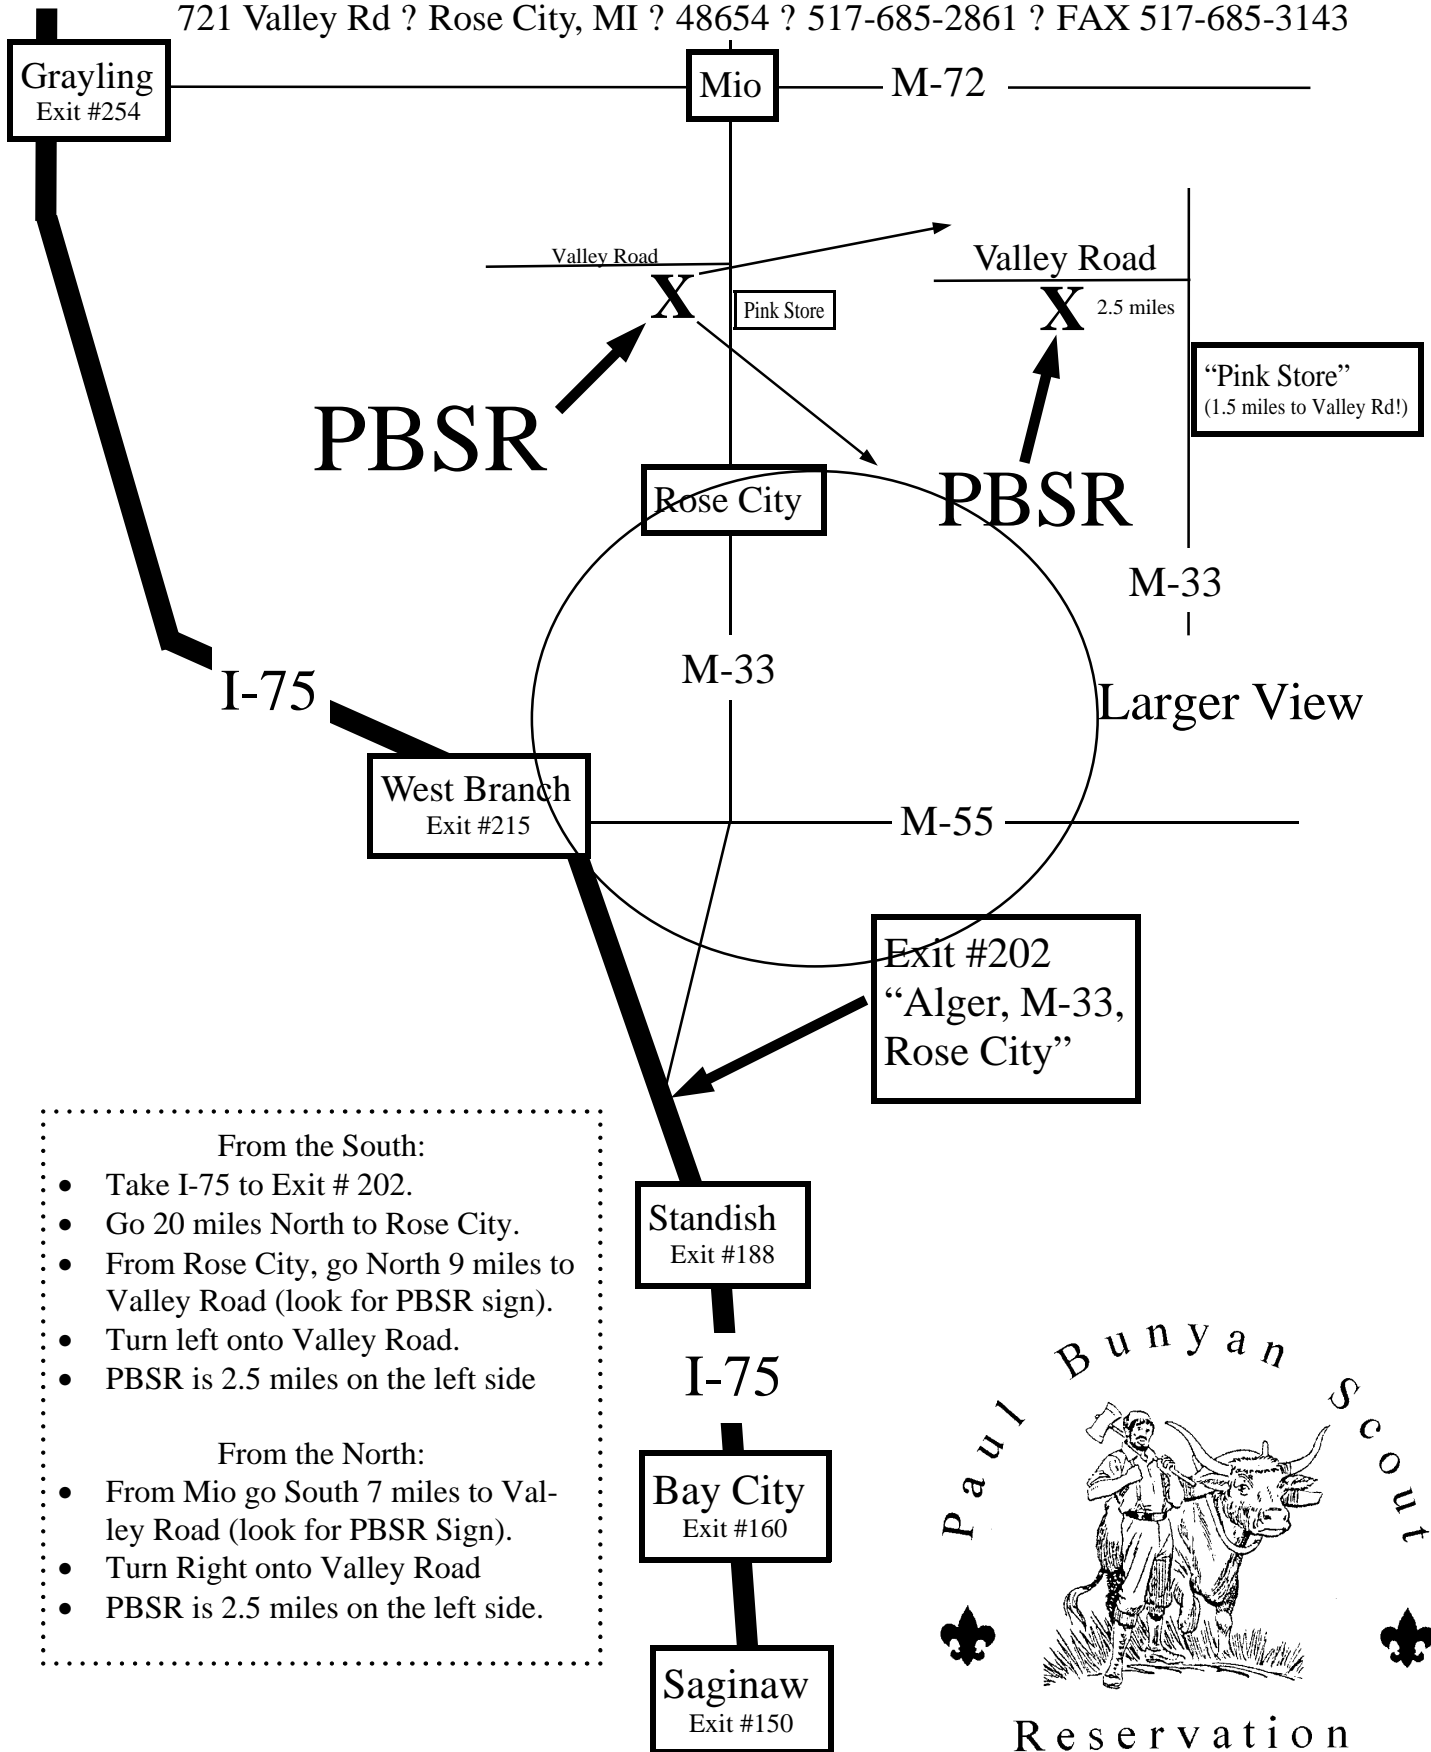

HOW TO GET TO PAUL BUNYAN SCOUT RESERVATION (PBSR)

721 Valley Rd ? Rose City, MI ? 48654 ? 517-685-2861 ? FAX 517-685-3143

- From the South:
- Take I-75 to Exit # 202.
 - Go 20 miles North to Rose City.
 - From Rose City, go North 9 miles to Valley Road (look for PBSR sign).
 - Turn left onto Valley Road.
 - PBSR is 2.5 miles on the left side
- From the North:
- From Mio go South 7 miles to Valley Road (look for PBSR Sign).
 - Turn Right onto Valley Road
 - PBSR is 2.5 miles on the left side.